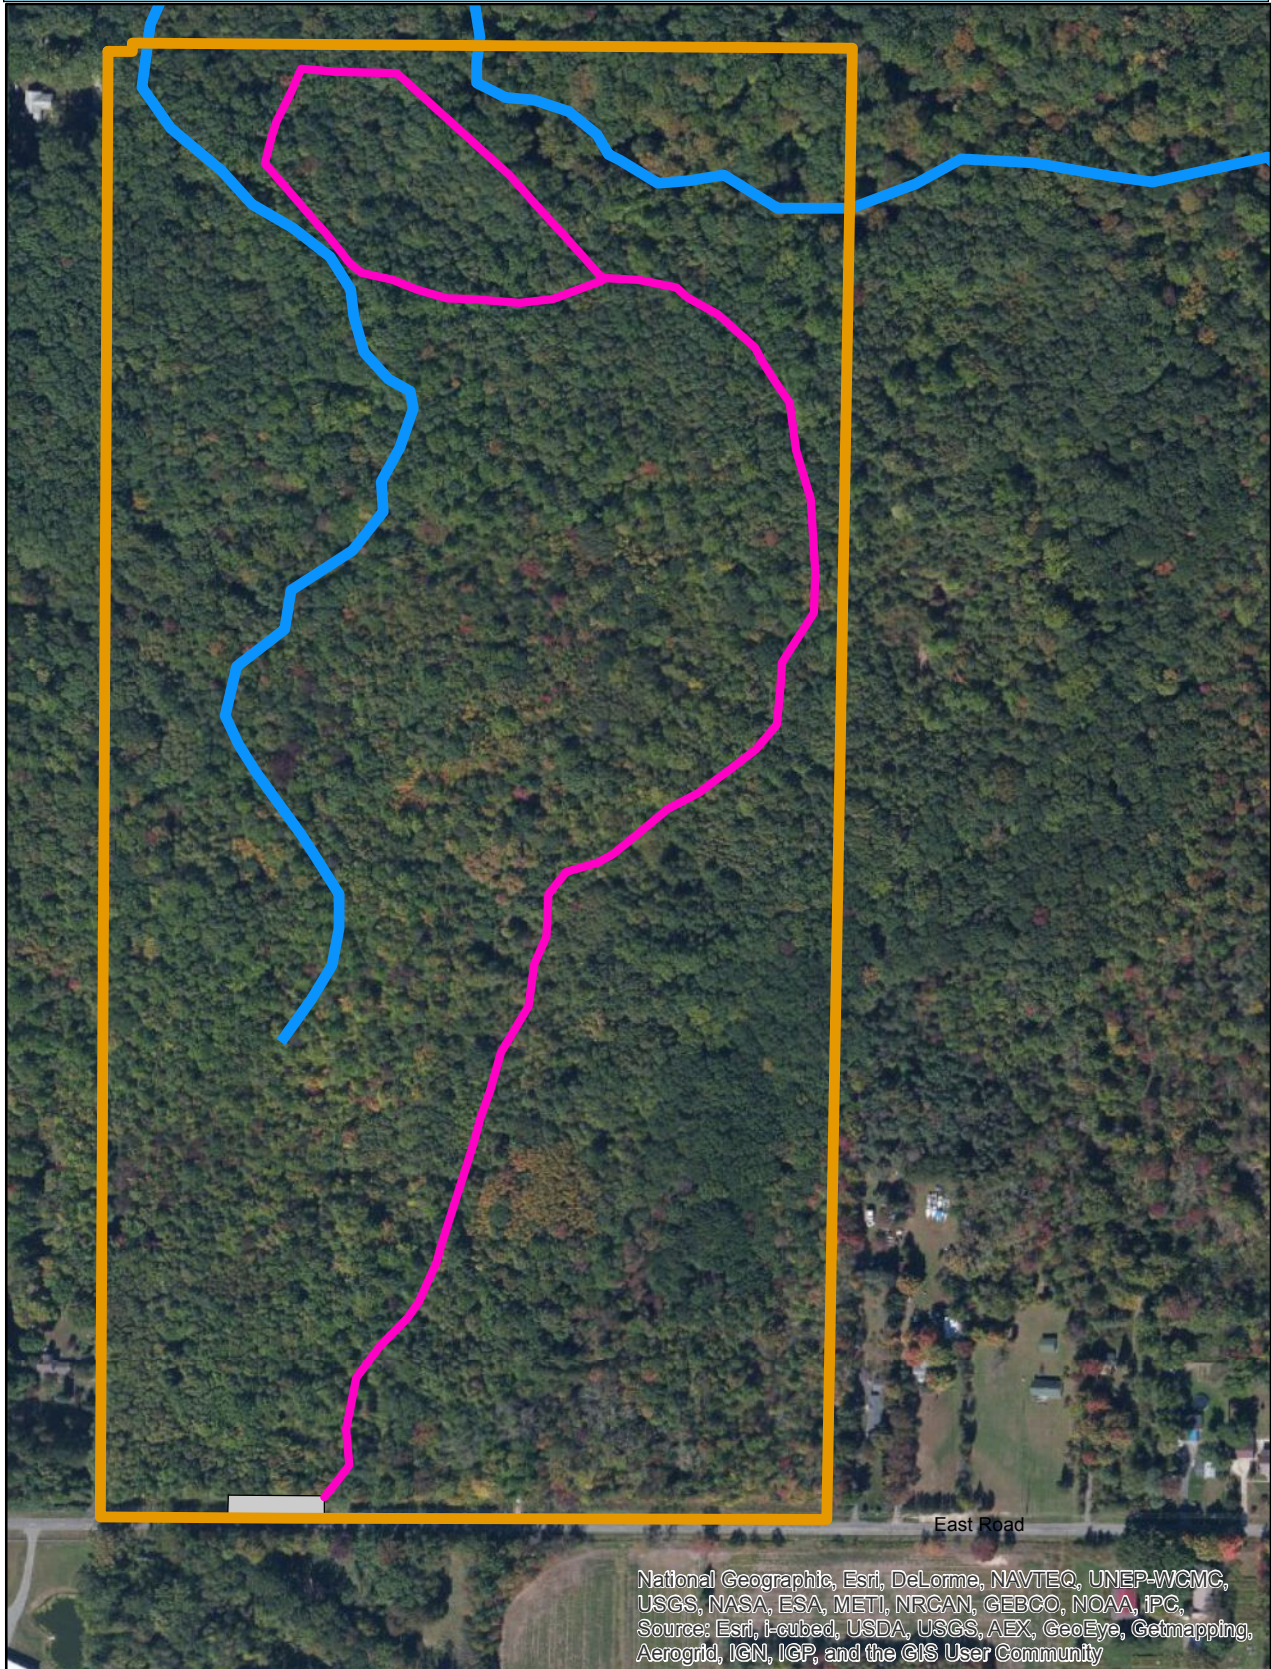

Robinson Woods Preserve Trail Map

Legend

-  Robinson Woods
-  Streams
-  Robinson Woods Trail
-  Robinson Woods Parking Lot

Robinson Woods Preserve is an 80 acre property transferred to Chikaming Open Lands by The Nature Conservancy. The full trail is about 1.25 miles long.

0.05

 Miles

National Geographic, Esri, DeLorme, NAVTEQ, UNEP-WCMC, USGS, NASA, ESA, METI, NRCAN, GEBCO, NOAA, IPC, Source: Esri, i-cubed, USDA, USGS, AEX, GeoEye, Getmapping, Aerogrid, IGN, IGP, and the GIS User Community